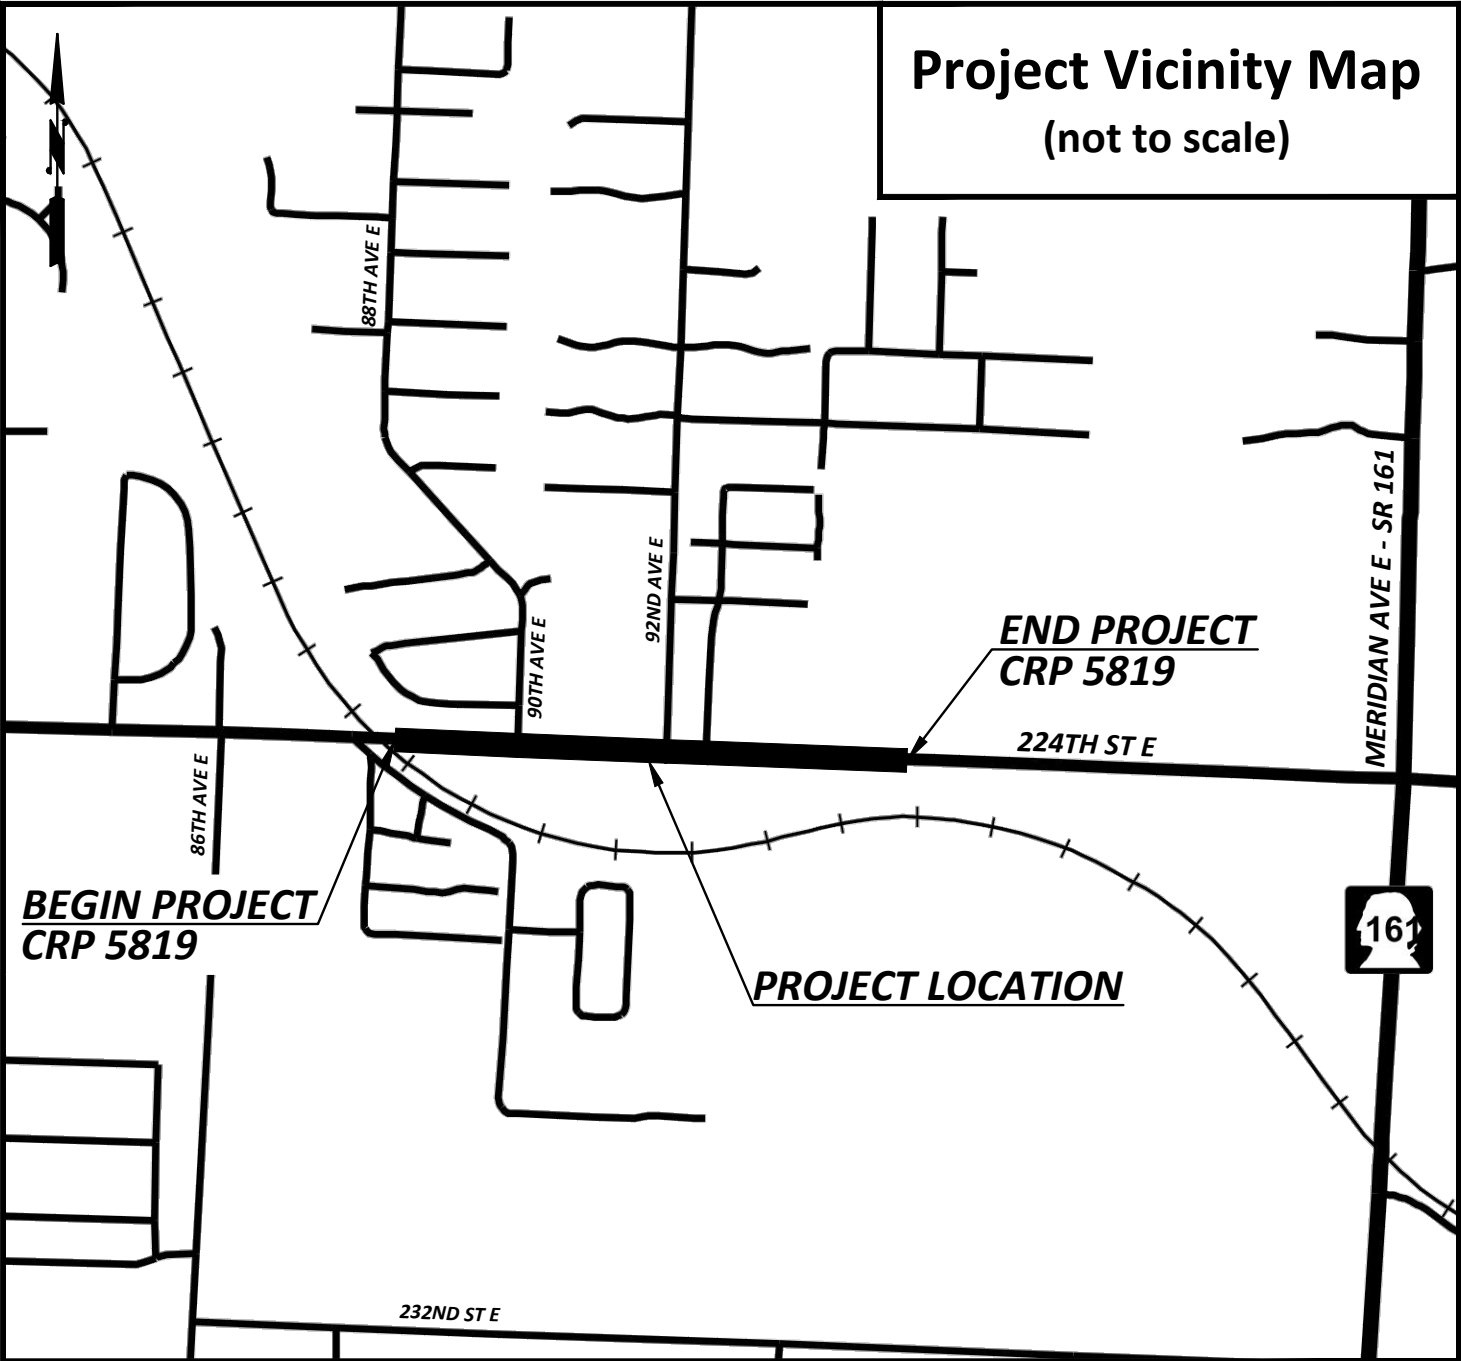

Project Vicinity Map

(not to scale)

BEGIN PROJECT
CRP 5819

END PROJECT
CRP 5819

224TH ST E

PROJECT LOCATION

MERIDIAN AVE E - SR 161

232ND ST E

88TH AVE E

90TH AVE E

92ND AVE E

86TH AVE E