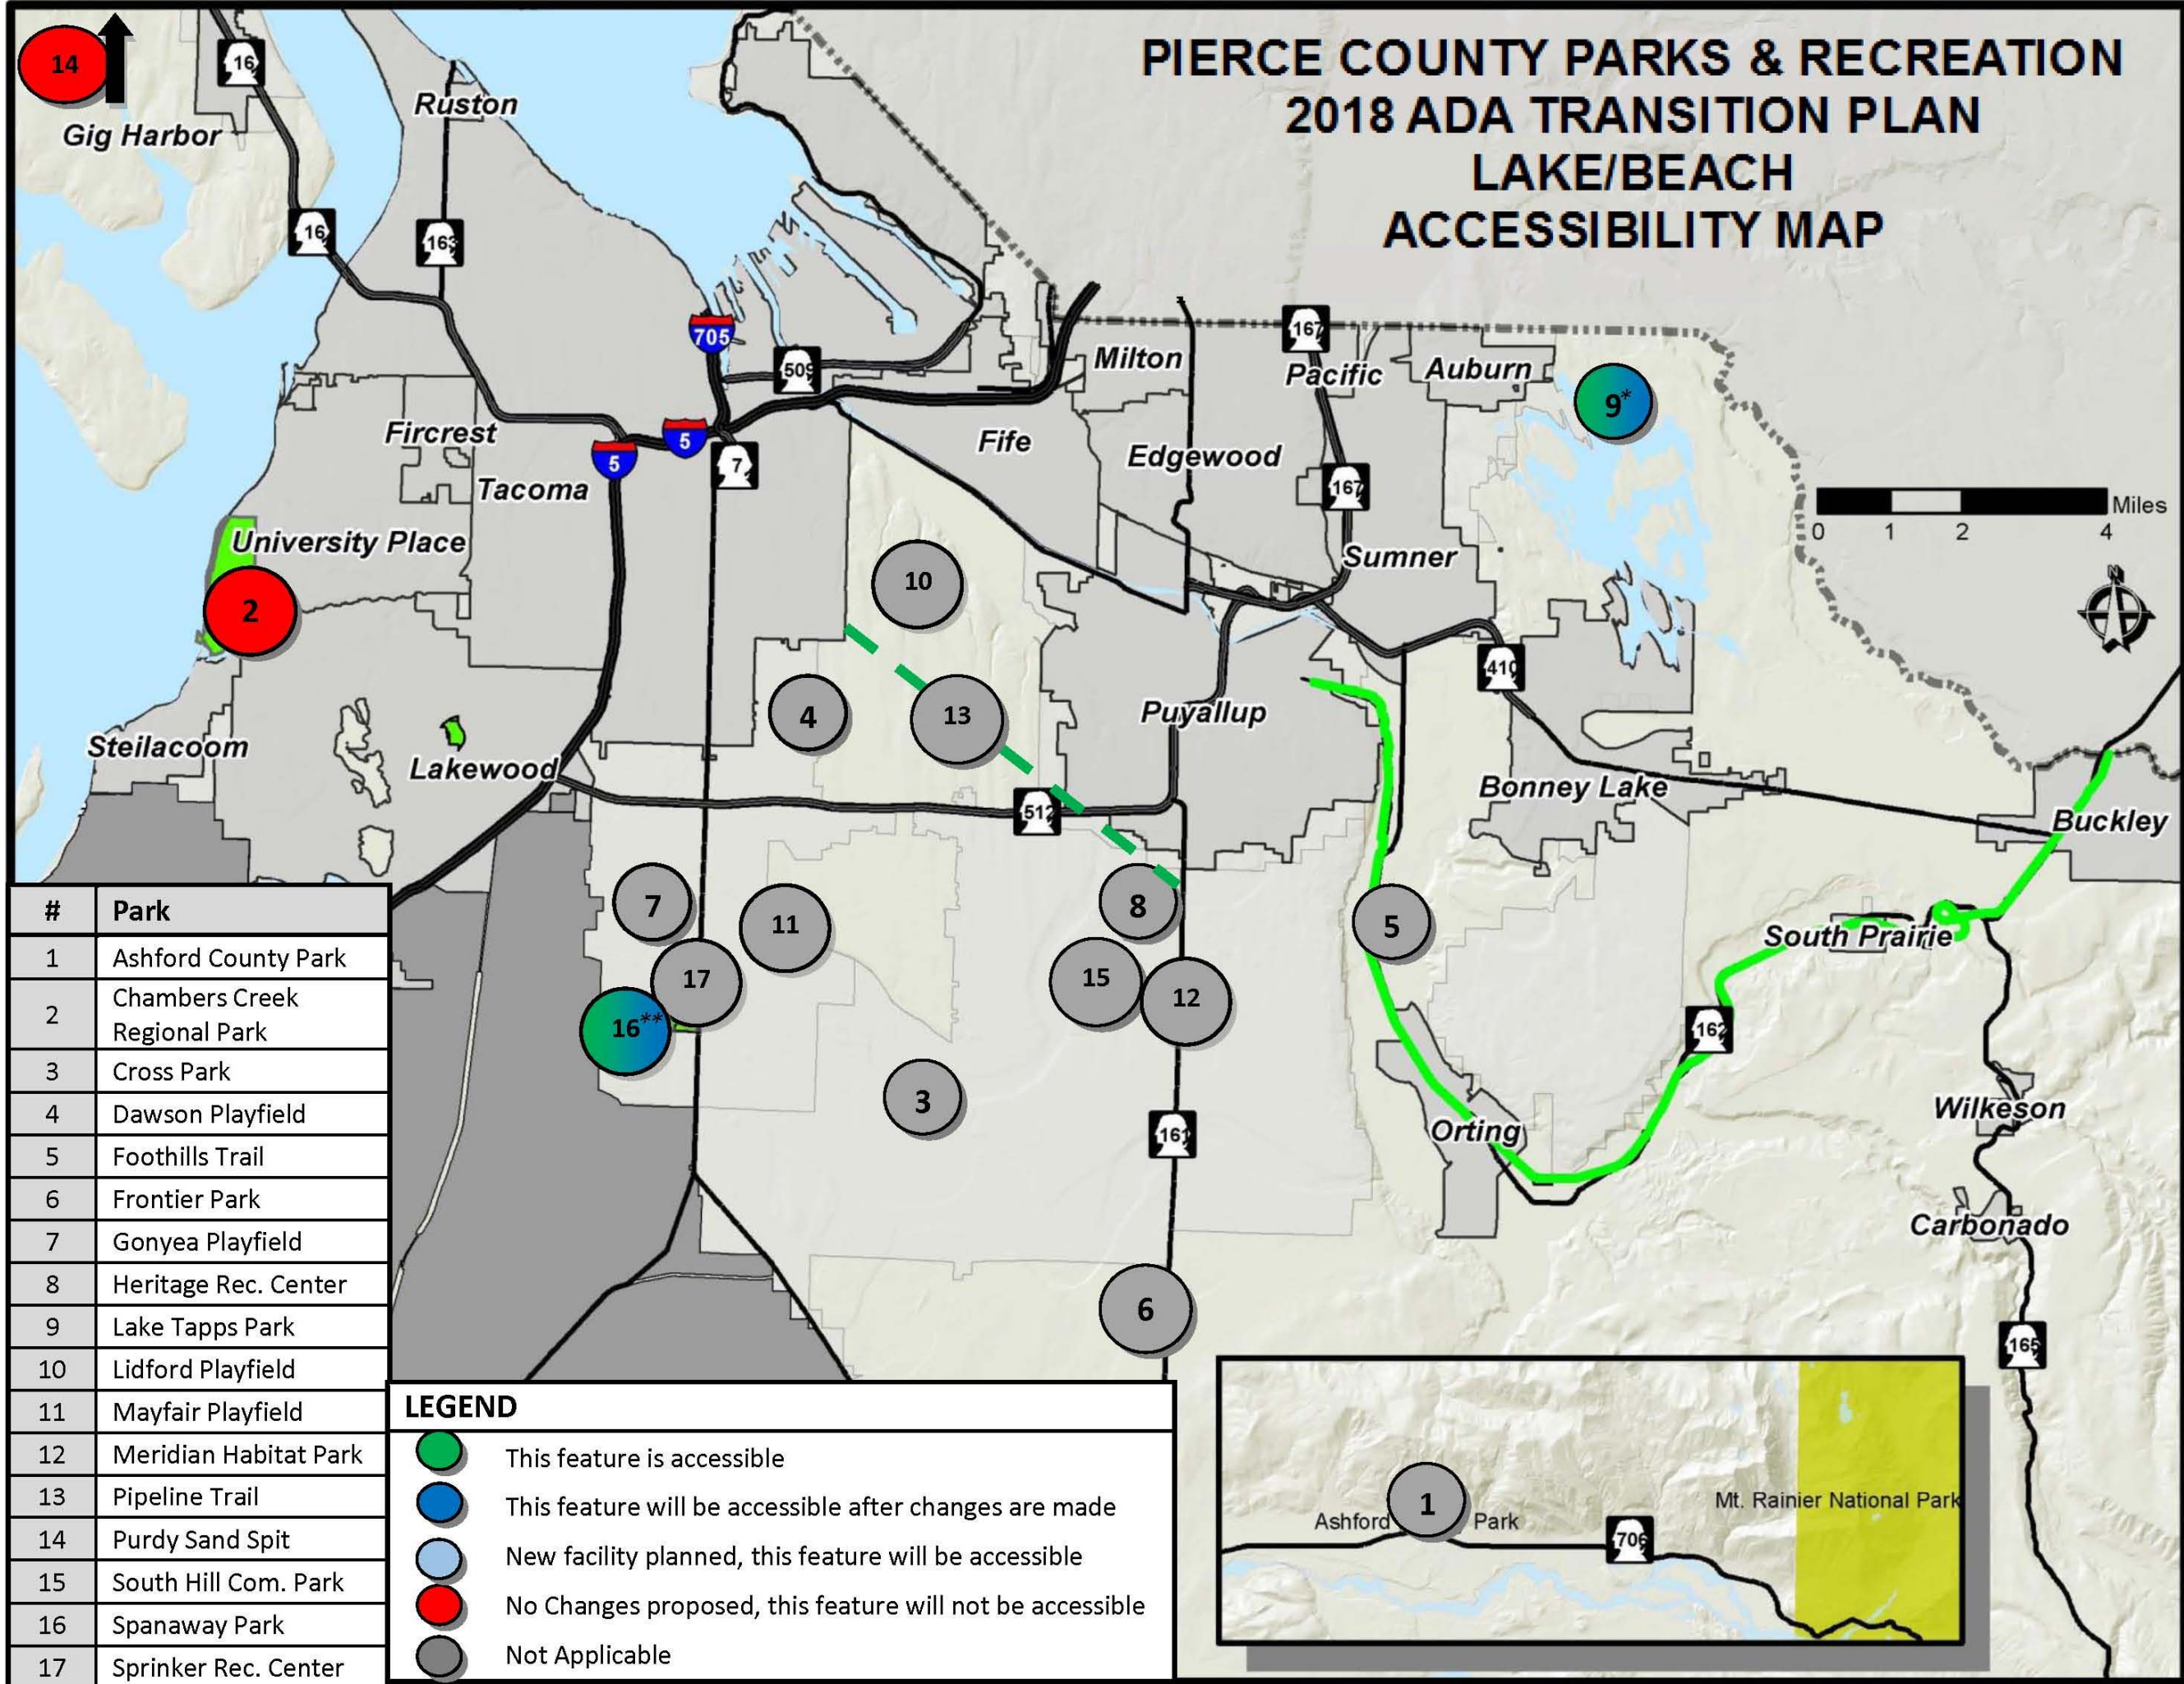

PIERCE COUNTY PARKS & RECREATION 2018 ADA TRANSITION PLAN LAKE/BEACH ACCESSIBILITY MAP

14

Gig Harbor

Ruston

Fircrest

Tacoma

University Place

Steilacoom

Lakewood

Milton

Fife

Edgewood

Pacific

Auburn

Sumner

Puyallup

Bonney Lake

Buckley

South Prairie

Orting

Wilkeson

Carbonado

0 1 2 4 Miles

#	Park
1	Ashford County Park
2	Chambers Creek Regional Park
3	Cross Park
4	Dawson Playfield
5	Foothills Trail
6	Frontier Park
7	Gonyea Playfield
8	Heritage Rec. Center
9	Lake Tapps Park
10	Lidford Playfield
11	Mayfair Playfield
12	Meridian Habitat Park
13	Pipeline Trail
14	Purdy Sand Spit
15	South Hill Com. Park
16	Spanaway Park
17	Sprinker Rec. Center

* Lake Tapps Park is accessible for boating and will be made accessible for beaches. **Spanaway Park is accessible for boating and will be made accessible for beaches.