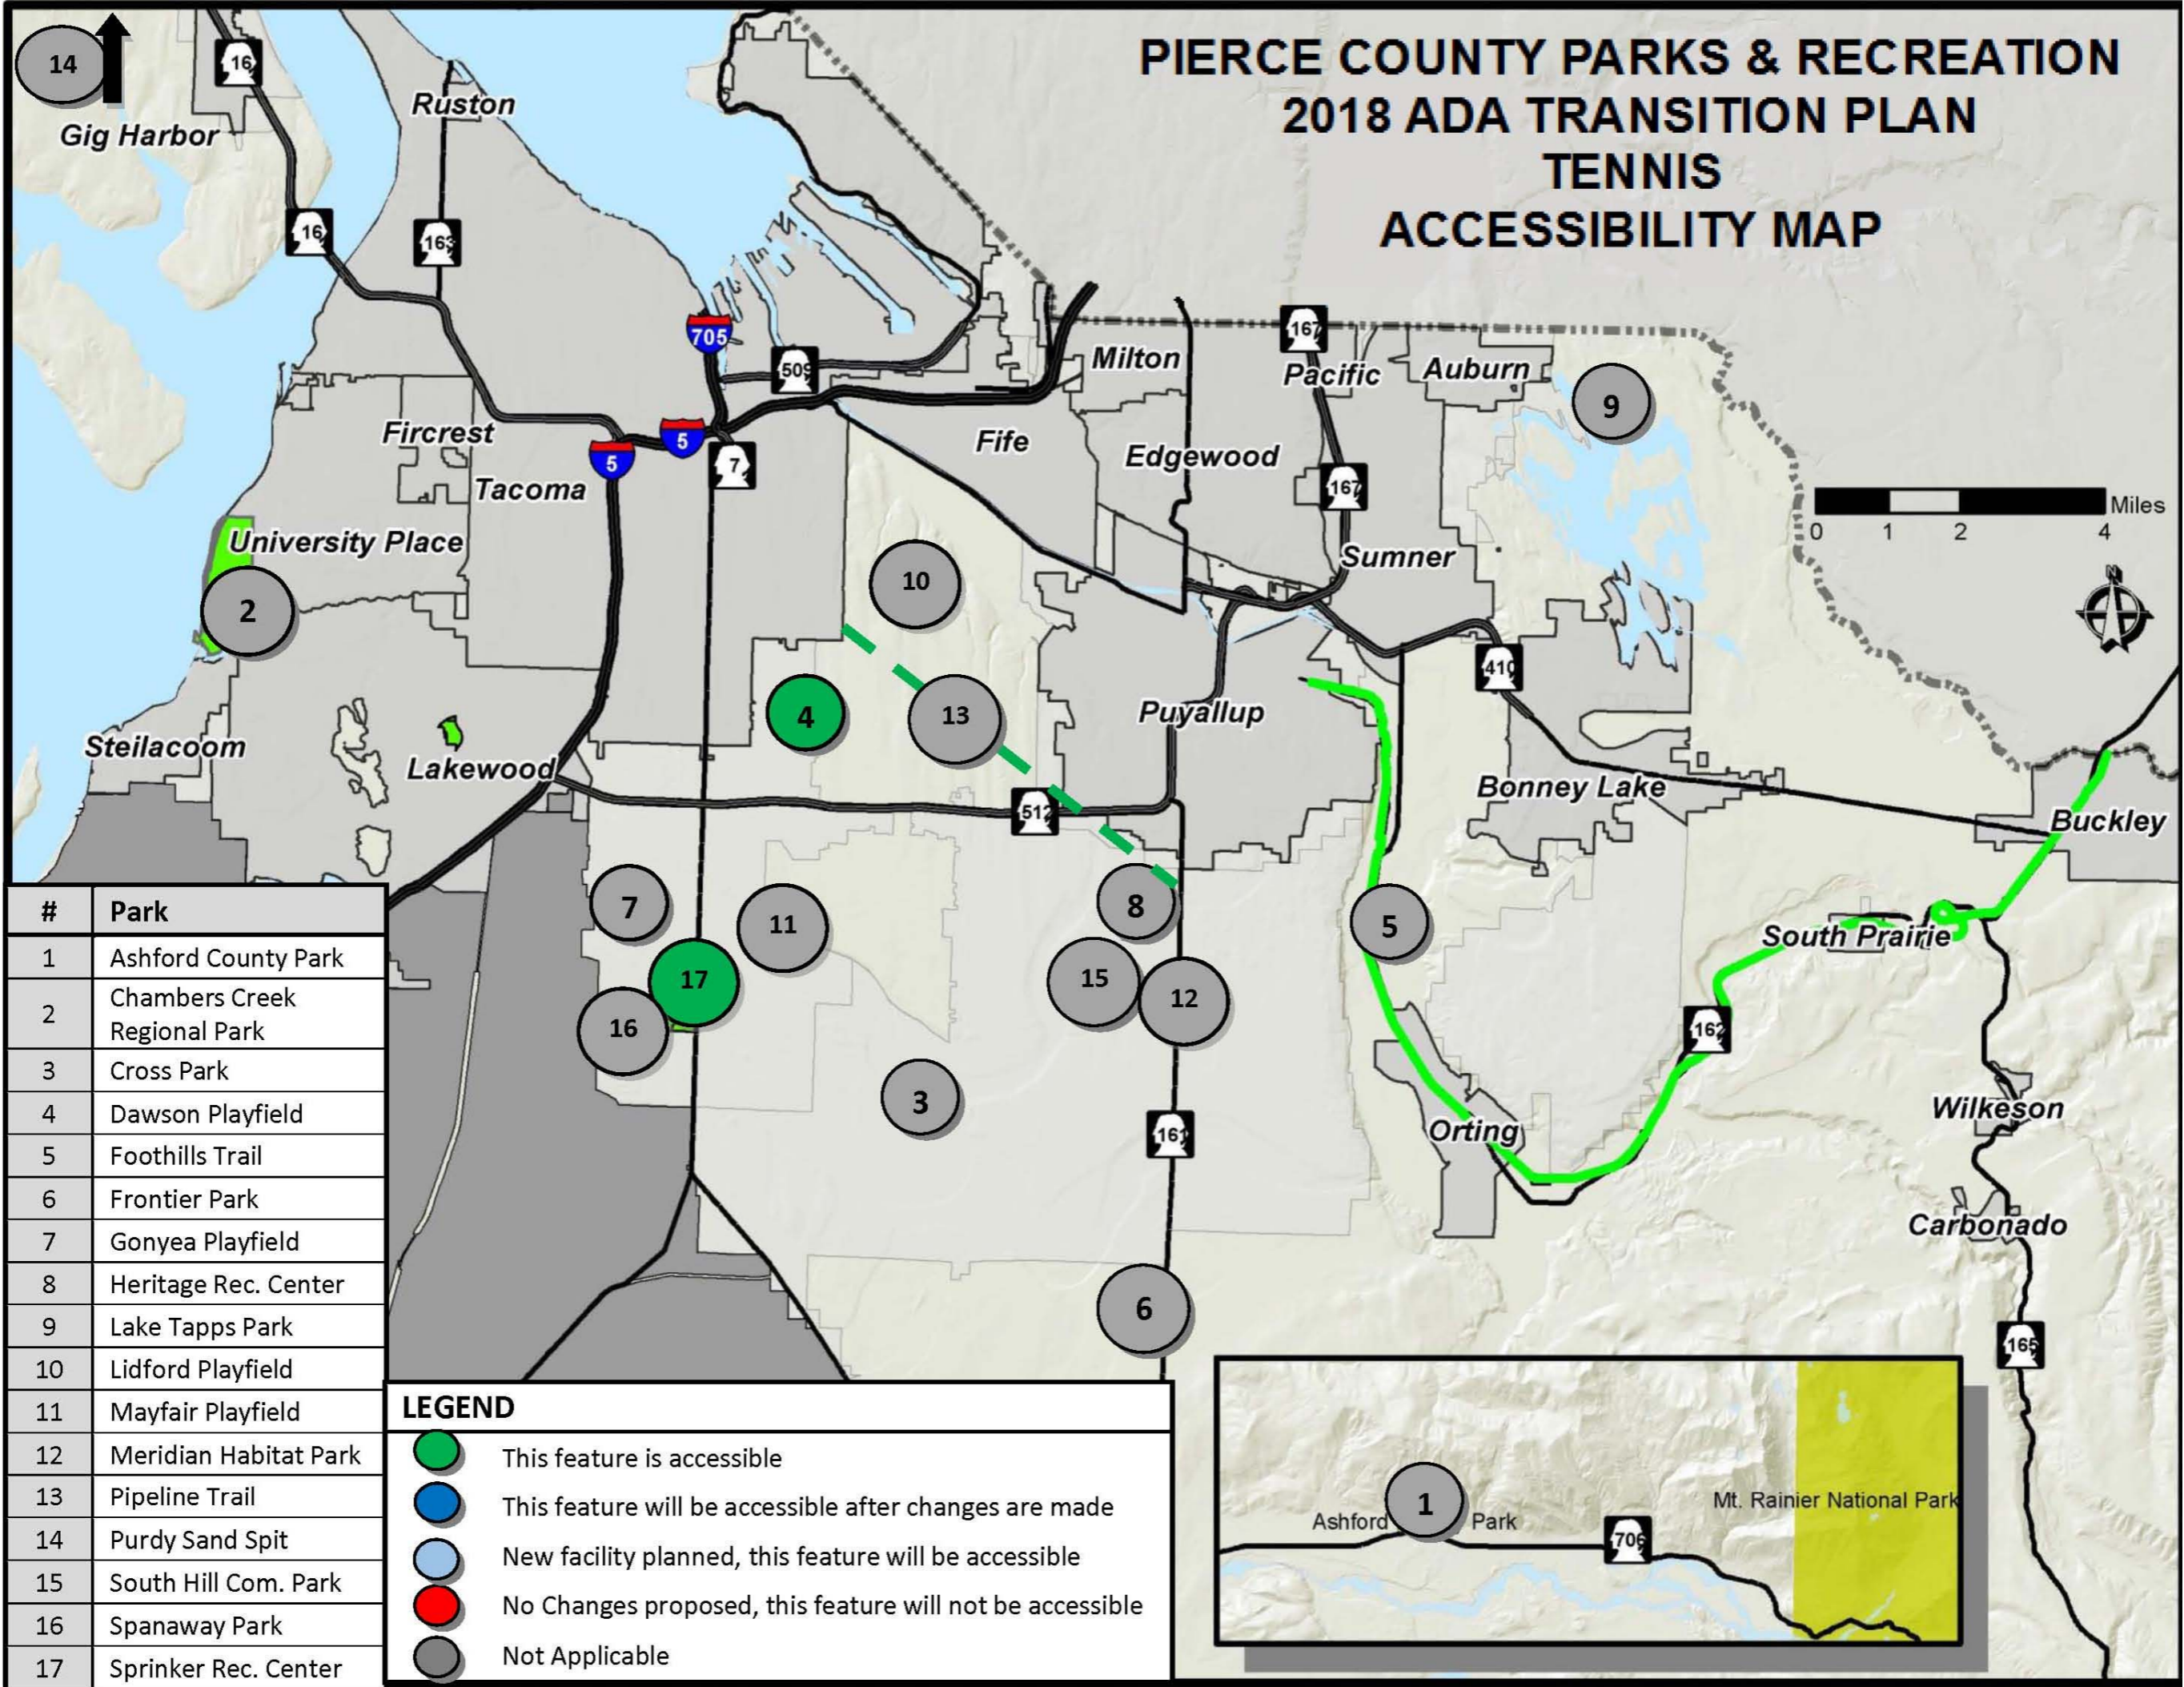

# PIERCE COUNTY PARKS & RECREATION 2018 ADA TRANSITION PLAN TENNIS ACCESSIBILITY MAP

#	Park
1	Ashford County Park
2	Chambers Creek Regional Park
3	Cross Park
4	Dawson Playfield
5	Foothills Trail
6	Frontier Park
7	Gonyea Playfield
8	Heritage Rec. Center
9	Lake Tapps Park
10	Lidford Playfield
11	Mayfair Playfield
12	Meridian Habitat Park
13	Pipeline Trail
14	Purdy Sand Spit
15	South Hill Com. Park
16	Spanaway Park
17	Sprinker Rec. Center

LEGEND	
	This feature is accessible
	This feature will be accessible after changes are made
	New facility planned, this feature will be accessible
	No Changes proposed, this feature will not be accessible
	Not Applicable